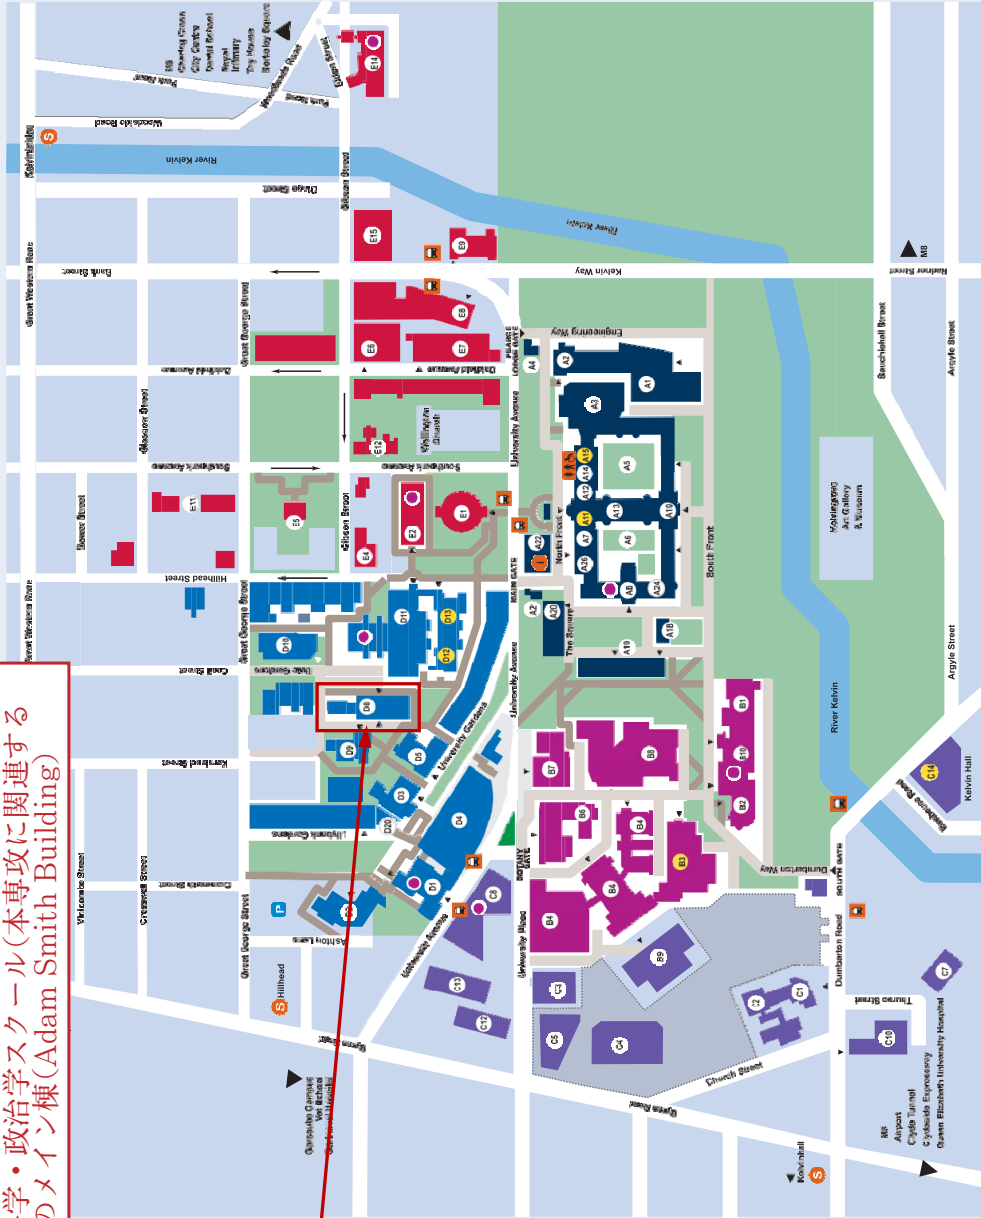

- Welcome Point
- A15 Hunterian Museum
- D12 Hunterian Art Gallery
- C14 The Hunterian of Kelvin Hall
- D13 The Mackintosh House
- B3 Zoology Museum
- A11 University Gift Shop
- Catering Facilities
- Footpaths
- Bus Stop
- Subway
- Car Parking
- One Way Traffic
- Toilets
- Under development

Please note: there is major campus redevelopment underway and some access routes may be restricted.
For more information see glasgow.ac.uk/maps.
Updated March 2020

University of Glasgow, charity number SC004401